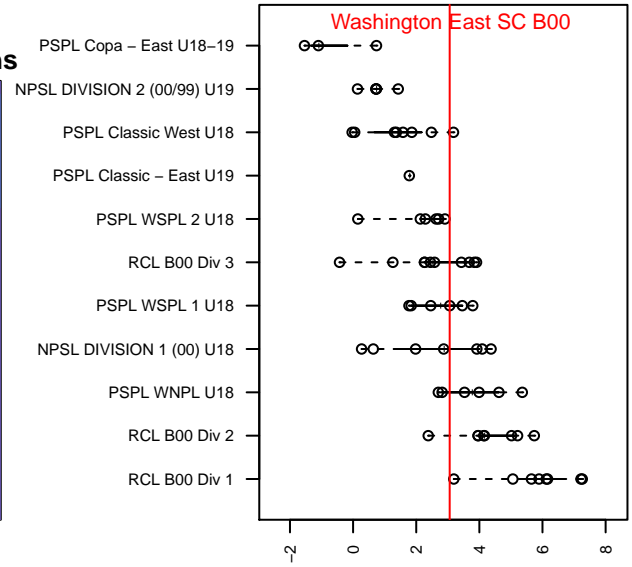

**attack and defense rating
relative to others at age
and all opponents in last 13 months**