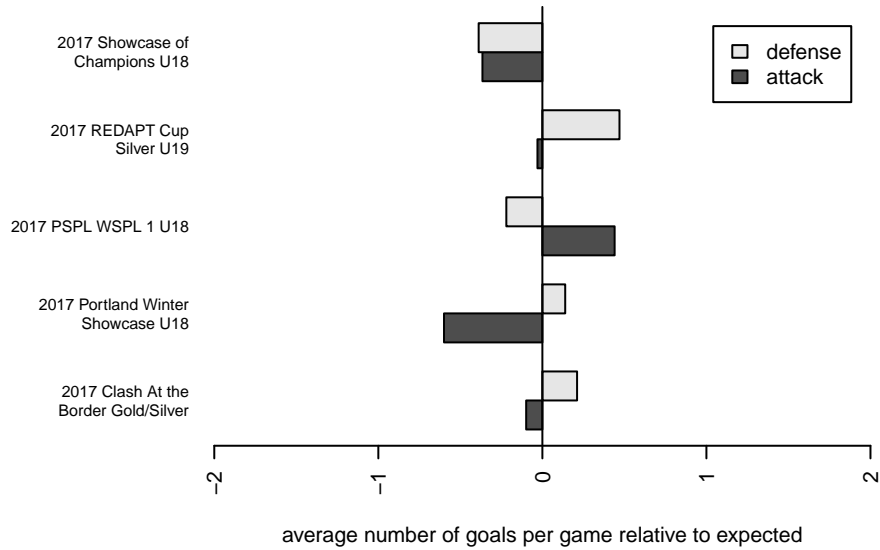

Performance relative to 13 month average