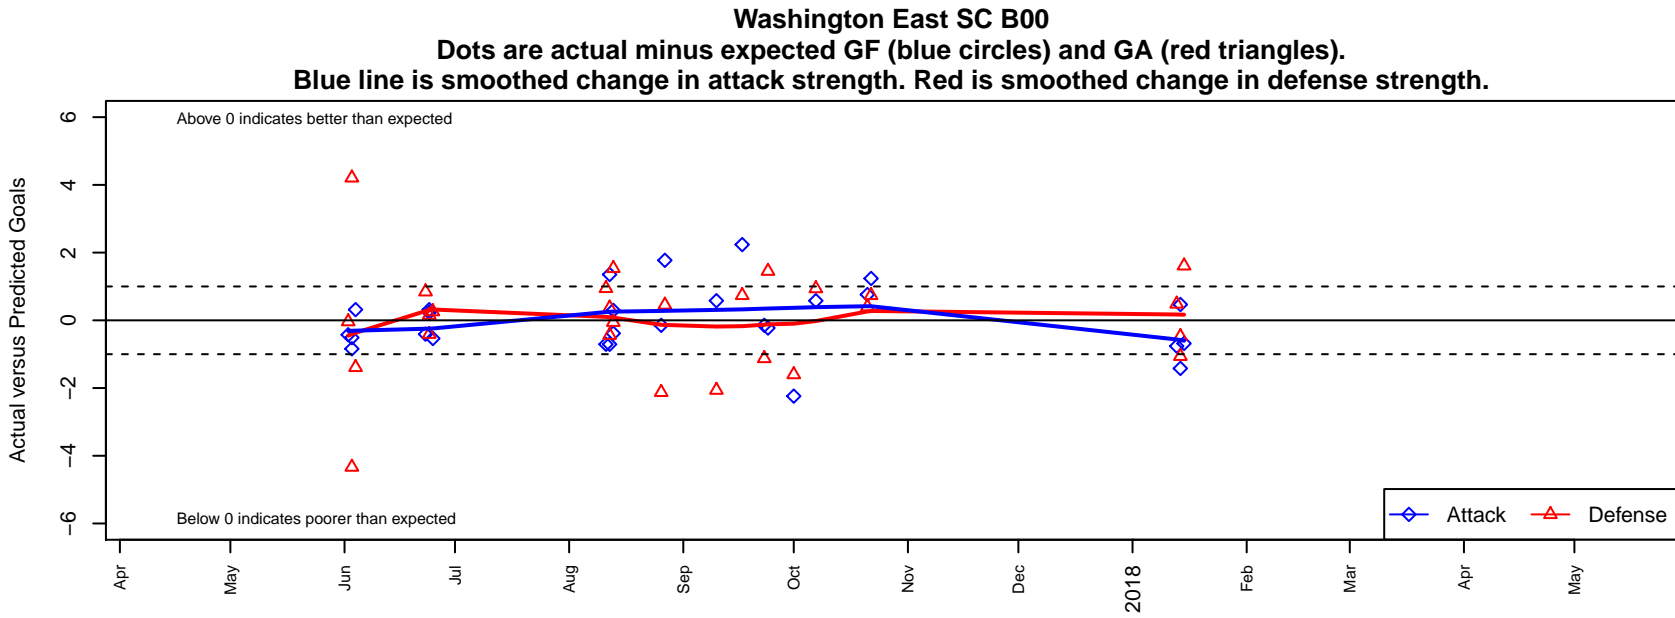

Washington East SC B00

Washington East SC
 Spokane, WA
 B00 total strength=1595
 attack=16.13 defense=15.38
 fall league = PSPL WSPL 1 U18
 notes= Weller 2017

alt names used:
 WASHINGTON EAST B'00 WELLER
 Washington East SC B00 Weller
 Washington East SC B00 Weller

Venues played:
 2017 Showcase of Champions U18
 2017 Clash At the Border Gold/Silver
 2017 REDAPT Cup Silver U19
 2017 PSPL WSPL 1 U18
 2017 Portland Winter Showcase U18

**attack and defense variance (black dot)
relative to other teams
and top 10 in region**