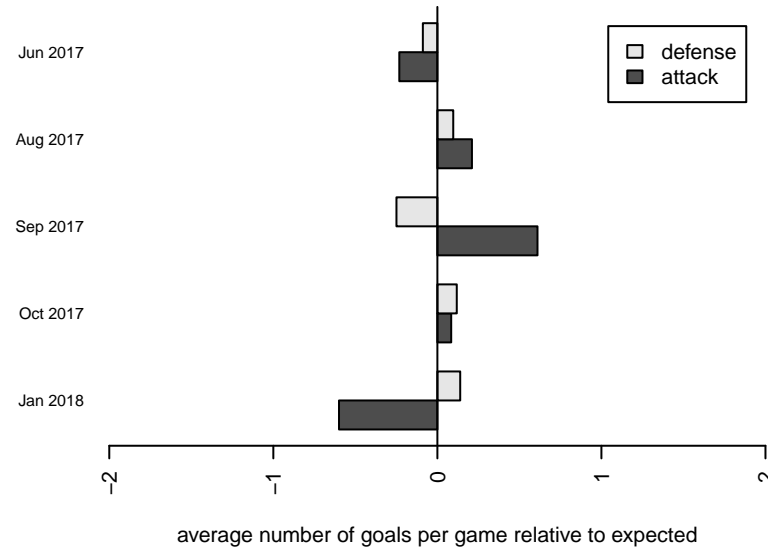

Performance relative to 13 month average