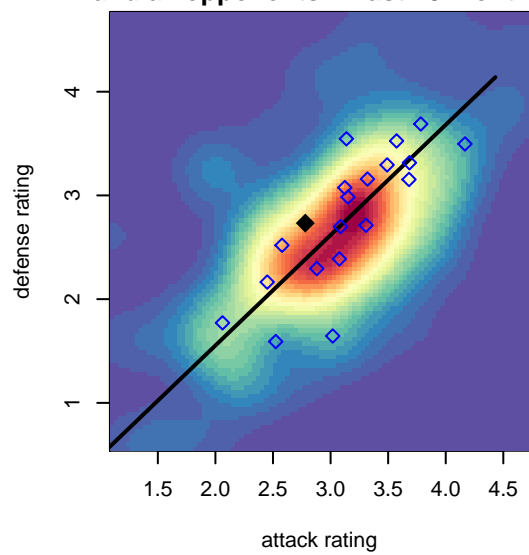

**attack and defense rating
relative to others at age
and all opponents in last 13 months**